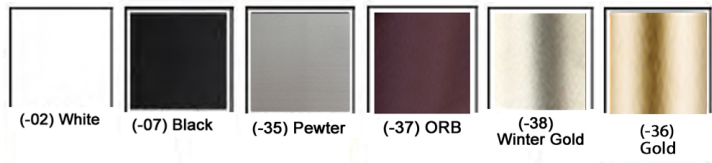

MX 6053-40LED

W:5" H:10" E:3.5"
 Finish: Brushed Aluminum
 Lens: White Acrylic
 Wattage:8W
 CCT: 3000K
 Delivered Lms: 640 L70/50Khrs.
 Triac Dimming

Up / Down Lighting

REFERENCE	QTY.	REMARKS	Project
			Location/Type
			Architect
			Engineer
			Contractor
			Submitted By: Date: